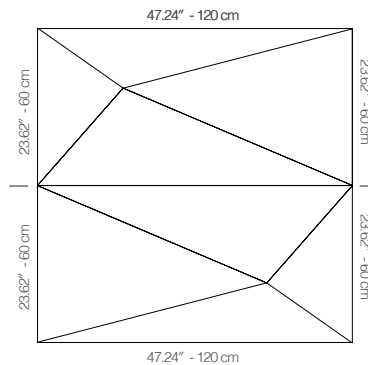

WPIRANA1AALGR

GREY LACQUER

47.24" x 23.62" (120 x 60 cm) panels come in sets of two. 23.62" x 23.62" (60 x 60 cm) panels come in sets of four. The number of panels per box is the minimum suggested amount to create the design envisioned by Mikodam.

CEILING APPLICATION

DIMENSIONS

- X** : 23.62" - 60 cm
- Y** : 47.24" - 120 cm
- D** : 3.25" - 8.3
- W** : 21.2 lbs - 9.6 kg

*Perforated surface options with two different diameters are available.

Rail depth is not included in the measurements.
(Depth of rail: 1" - 2.5 cm)